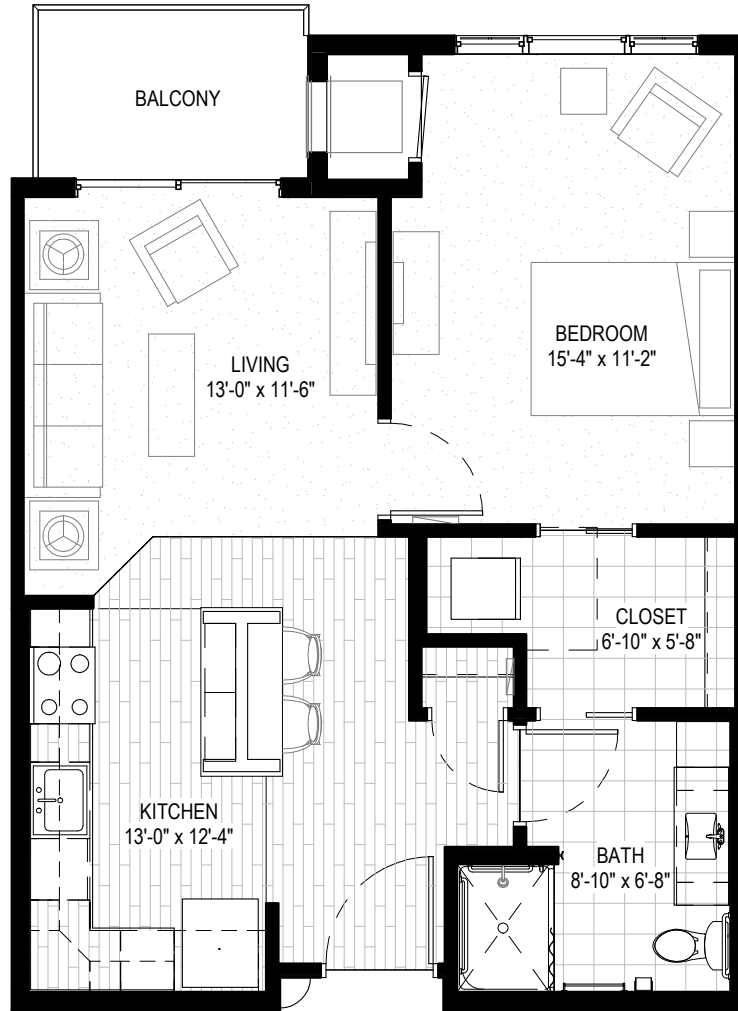

1 Bedroom / 1 Bathroom  
 Apt. 103, 104, 105, 106, 109, 111, 203, 204, 205, 206,  
 209, 211, 238, 240, 303, 304, 305, 306, 309, 311,  
 338, 340, 403, 404, 405, 406, 409, 411, 438, 440  
 716 Square Feet

1st FLOOR

2nd FLOOR

3rd FLOOR

4th FLOOR

[HAVENWOODSENIOR.COM](http://HAVENWOODSENIOR.COM) | 612-540-0759

14401 Grand Avenue, Burnsville, MN 55306

Floor plans and features are subject to change without notice. Stated dimensions and square footage are approximate.