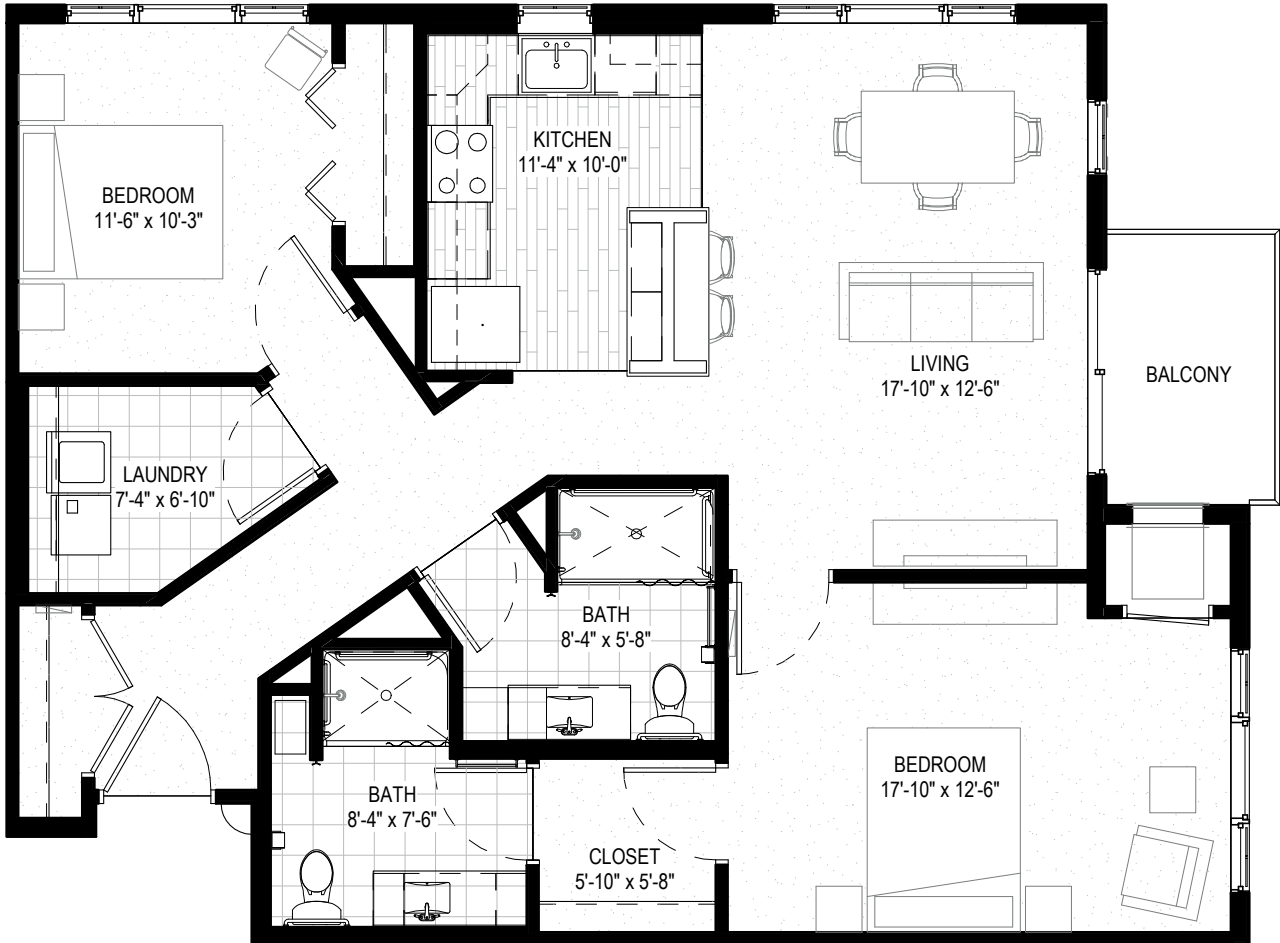

2 Bedroom / 2 Bathroom
Apt. 101, 102, 113, 201, 202, 213, 227, 301, 302, 313,
327, 346, 347, 401, 402, 413, 427, 446, 447
1,136 Square Feet

HAVENWOODSENIOR.COM | 612-540-0759

14401 Grand Avenue, Burnsville, MN 55306

Floor plans and features are subject to change without notice. Stated dimensions and square footage are approximate.